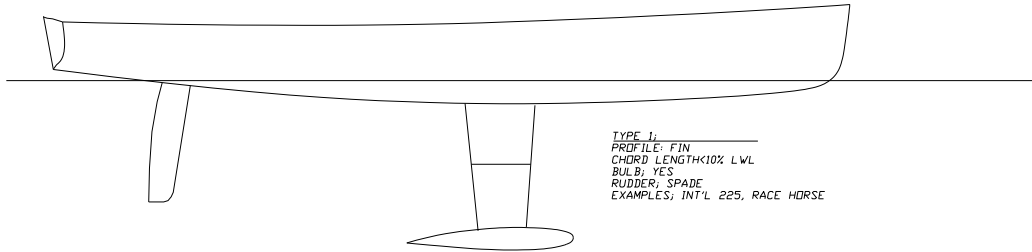

# CRF Keel Types and Descriptions

Updated 12/1/23

TYPE 1:  
PROFILE: FIN  
CHORD LENGTH 10% LWL  
BULB: YES  
RUDDER: SPADE  
EXAMPLES: INT'L 225, RACE HORSE

TYPE 2:  
PROFILE: FIN  
CHORD LENGTH 10%-20% LWL  
BULB: YES  
RUDDER: SPADE  
EXAMPLES: W-46, TAYLOR 49c

TYPE 3:  
PROFILE: FIN  
CHORD LENGTH 20%-30% LWL  
BULB: NO  
RUDDER: SPADE  
EXAMPLE: 55 SQUARE METER

TYPE 4:  
PROFILE: FIN  
CHORD LENGTH 30%-40% LWL  
BULB: NO  
RUDDER: SKEG HUNG  
EXAMPLES: 1970'S S&S

TYPE 5:  
PROFILE: FULL  
CHORD LENGTH 45%-65% LWL  
BULB: NO  
RUDDER: KEEL HUNG  
EXAMPLES: UNIVERSAL, INTERNATIONAL,  
SQMETER, SONDER RULE CLASSES, LUDERS 24

TYPE 6:  
PROFILE: FULL  
CHORD LENGTH OVER 65% LWL  
BULB: NO  
RUDDER: KEEL HUNG  
EXAMPLES: CONCORDIA'S, NY32's