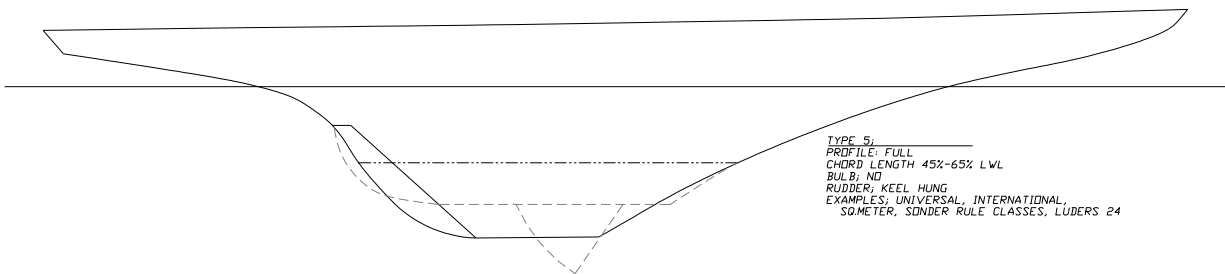

# CRF Keel Types and Descriptions

Updated 12/1/23

TYPE 1:  
PROFILE: FIN  
CHORD LENGTH 10% LWL  
BULB: YES  
RUDDER: SPADE  
EXAMPLES: INT'L 225, RACE HORSE

TYPE 2:  
PROFILE: FIN  
CHORD LENGTH 10%-20% LWL  
BULB: YES  
RUDDER: SPADE  
EXAMPLES: W-46, TAYLOR 49c

TYPE 3:  
PROFILE: FIN  
CHORD LENGTH 20%-30% LWL  
BULB: NO  
RUDDER: SPADE  
EXAMPLE: 55 SQUARE METER

TYPE 4:  
PROFILE: FIN  
CHORD LENGTH 30%-40% LWL  
BULB: NO  
RUDDER: SKEG HUNG  
EXAMPLES: 1970'S S&S

TYPE 5:  
PROFILE: FULL  
CHORD LENGTH 45%-65% LWL  
BULB: NO  
RUDDER: KEEL HUNG  
EXAMPLES: UNIVERSAL, INTERNATIONAL,  
SQMETER, SONDER RULE CLASSES, LUDERS 24

TYPE 6:  
PROFILE: FULL  
CHORD LENGTH OVER 65% LWL  
BULB: NO  
RUDDER: KEEL HUNG  
EXAMPLES: CONCORDIA'S, NY32's