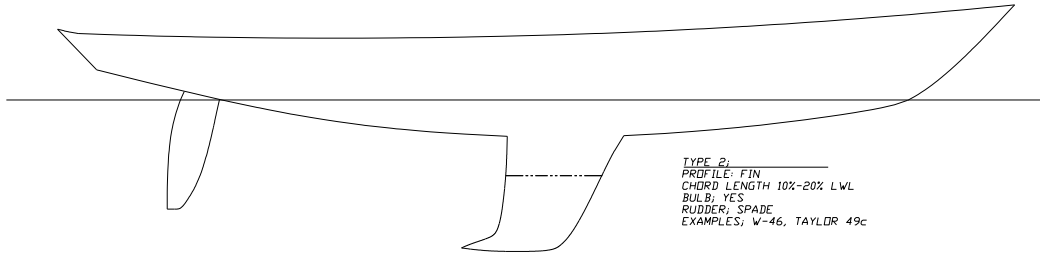

# CRF Keel Types and Descriptions

Updated 12/1/23

TYPE 1:  
PROFILE: FIN  
CHORD LENGTH 10% LWL  
BULB: YES  
RUDDER: SPADE  
EXAMPLES: INT'L 225, RACE HORSE

TYPE 2:  
PROFILE: FIN  
CHORD LENGTH 10%-20% LWL  
BULB: YES  
RUDDER: SPADE  
EXAMPLES: W-46, TAYLOR 49c

TYPE 3:  
PROFILE: FIN  
CHORD LENGTH 20%-30% LWL  
BULB: NO  
RUDDER: SPADE  
EXAMPLE: 55 SQUARE METER

TYPE 4:  
PROFILE: FIN  
CHORD LENGTH 30%-40% LWL  
BULB: NO  
RUDDER: SKEG HUNG  
EXAMPLES: 1970'S S&S

TYPE 5:  
PROFILE: FULL  
CHORD LENGTH 45%-65% LWL  
BULB: NO  
RUDDER: KEEL HUNG  
EXAMPLES: UNIVERSAL, INTERNATIONAL,  
SQMETER, SONDER RULE CLASSES, LUDERS 24

TYPE 6:  
PROFILE: FULL  
CHORD LENGTH OVER 65% LWL  
BULB: NO  
RUDDER: KEEL HUNG  
EXAMPLES: CONCORDIA'S, NY32's