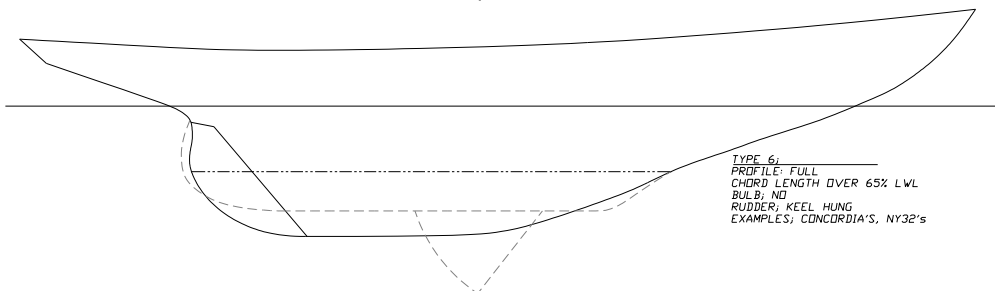

# CRF Keel Types and Descriptions

Updated 12/1/23

TYPE 1:  
PROFILE: FIN  
CHORD LENGTH 10% LWL  
BULB: YES  
RUDDER: SPADE  
EXAMPLES: INT'L 225, RACE HORSE

TYPE 2:  
PROFILE: FIN  
CHORD LENGTH 10%-20% LWL  
BULB: YES  
RUDDER: SPADE  
EXAMPLES: W-46, TAYLOR 49c

TYPE 3:  
PROFILE: FIN  
CHORD LENGTH 20%-30% LWL  
BULB: NO  
RUDDER: SPADE  
EXAMPLE: 55 SQUARE METER

TYPE 4:  
PROFILE: FIN  
CHORD LENGTH 30%-40% LWL  
BULB: NO  
RUDDER: SKEG HUNG  
EXAMPLES: 1970'S S&S

TYPE 5:  
PROFILE: FULL  
CHORD LENGTH 45%-65% LWL  
BULB: NO  
RUDDER: KEEL HUNG  
EXAMPLES: UNIVERSAL, INTERNATIONAL,  
SQMETER, SONDER RULE CLASSES, LUDERS 24

TYPE 6:  
PROFILE: FULL  
CHORD LENGTH OVER 65% LWL  
BULB: NO  
RUDDER: KEEL HUNG  
EXAMPLES: CONCORDIA'S, NY32's