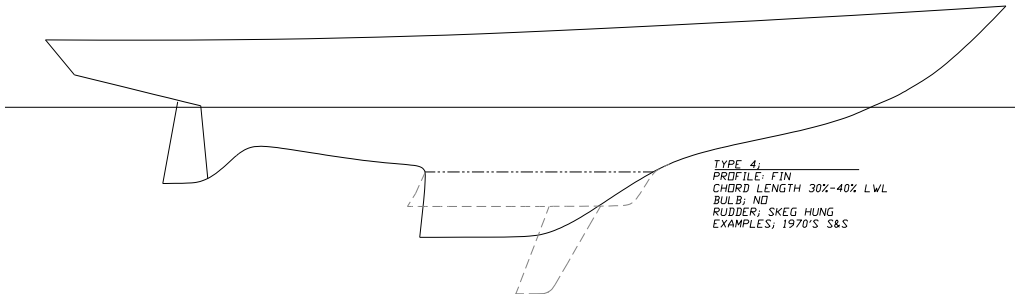

# CRF Keel Types and Descriptions

Updated 12/1/23

TYPE 1:  
PROFILE: FIN  
CHORD LENGTH 10% LWL  
BULB: YES  
RUDDER: SPADE  
EXAMPLES: INT'L 225, RACE HORSE

TYPE 2:  
PROFILE: FIN  
CHORD LENGTH 10%-20% LWL  
BULB: YES  
RUDDER: SPADE  
EXAMPLES: W-46, TAYLOR 49c

TYPE 3:  
PROFILE: FIN  
CHORD LENGTH 20%-30% LWL  
BULB: NO  
RUDDER: SPADE  
EXAMPLE: 55 SQUARE METER

TYPE 4:  
PROFILE: FIN  
CHORD LENGTH 30%-40% LWL  
BULB: NO  
RUDDER: SKEG HUNG  
EXAMPLES: 1970'S S&S

TYPE 5:  
PROFILE: FULL  
CHORD LENGTH 45%-65% LWL  
BULB: NO  
RUDDER: KEEL HUNG  
EXAMPLES: UNIVERSAL, INTERNATIONAL,  
SQMETER, SONDER RULE CLASSES, LUDERS 24

TYPE 6:  
PROFILE: FULL  
CHORD LENGTH OVER 65% LWL  
BULB: NO  
RUDDER: KEEL HUNG  
EXAMPLES: CONCORDIA'S, NY32's