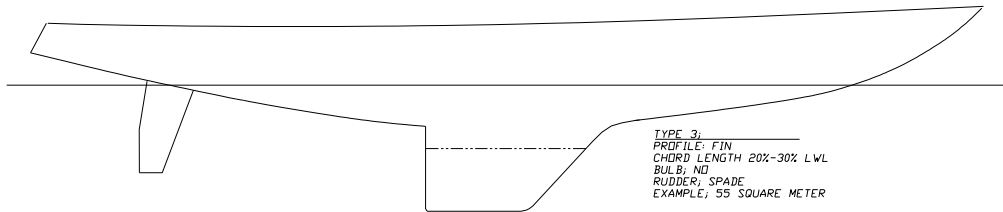

# CRF Keel Types and Descriptions

Updated 12/1/23

TYPE 1:  
PROFILE: FIN  
CHORD LENGTH 10% LWL  
BULB: YES  
RUDDER: SPADE  
EXAMPLES: INT'L 225, RACE HORSE

TYPE 2:  
PROFILE: FIN  
CHORD LENGTH 10%-20% LWL  
BULB: YES  
RUDDER: SPADE  
EXAMPLES: W-46, TAYLOR 49c

TYPE 3:  
PROFILE: FIN  
CHORD LENGTH 20%-30% LWL  
BULB: NO  
RUDDER: SPADE  
EXAMPLE: 55 SQUARE METER

TYPE 4:  
PROFILE: FIN  
CHORD LENGTH 30%-40% LWL  
BULB: NO  
RUDDER: SKEG HUNG  
EXAMPLES: 1970'S S&S

TYPE 5:  
PROFILE: FULL  
CHORD LENGTH 45%-65% LWL  
BULB: NO  
RUDDER: KEEL HUNG  
EXAMPLES: UNIVERSAL, INTERNATIONAL,  
SQMETER, SONDER RULE CLASSES, LUDERS 24

TYPE 6:  
PROFILE: FULL  
CHORD LENGTH OVER 65% LWL  
BULB: NO  
RUDDER: KEEL HUNG  
EXAMPLES: CONCORDIA'S, NY32's