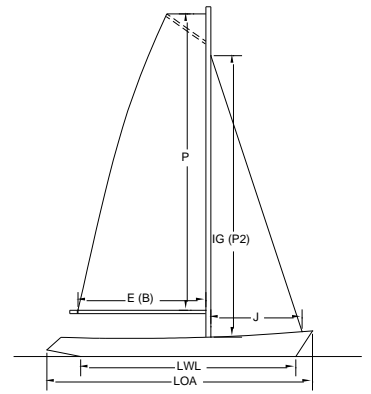

CRF Rig Types and Dimensions

JIB HEADED MAIN

GAUFF HEADED MAIN

GAUFF HEADED MAIN W / TOPSAIL

SQUARE HEADED MAIN

STAYSAIL SCHOONER

GAUFF FORESAIL

GAUFF FORESAIL W / TOPSAIL