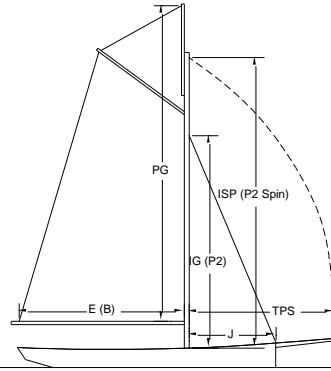

CRF Rig Types and Dimensions

JIB HEADED MAIN

GAUFF HEADED MAIN

GAUFF HEADED MAIN W / TOPSAIL

SQUARE HEADED MAIN

STAYSAIL SCHOONER

GAUFF FORESAIL

GAUFF FORESAIL W / TOPSAIL