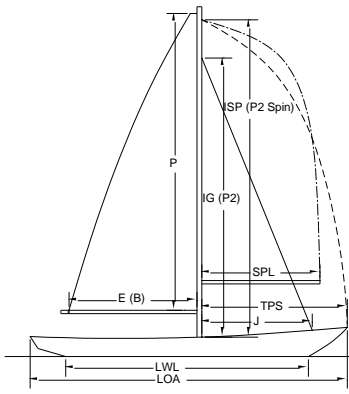

CRF Rig Types and Dimensions

JIB HEADED MAIN

GAUFF HEADED MAIN

GAUFF HEADED MAIN W / TOPSAIL

SQUARE HEADED MAIN

STAYSAIL SCHOONER

GAUFF FORESAIL

GAUFF FORESAIL W / TOPSAIL